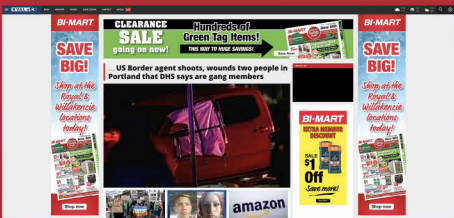

## DIGITAL IMPRESSIONS

Delivering 600,000+ impressions each week to specific counties and zip codes across the three state NW marketplace.

## WEBSITE TAKEOVERS

Delivering 1,000,000+ impressions weekly thru media partner website takeovers.

- KDRV/Medford: Tues & Fri Takeovers
- KVAL/Eugene: Tues & Fri Takeovers
- KTVZ/Bend: Tues & Fri Takeovers
- KIMA/Yakima: Tuesday Takeovers
- KTVB/Boise: Tuesday Takeovers
- KREM/Spokane: Tues & Fri Takeovers
- Oregon Live/Portland Metro: Tuesday Takeovers