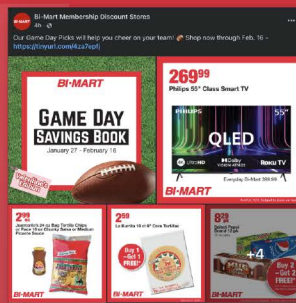

WEBSITE TAKEOVERS

Delivering 1,000,000+ impressions weekly thru media partner website takeovers.

- KDRV/Medford: Tues & Fri Takeovers
- KVAL/Eugene: Tues & Fri Takeovers
- KTVZ/Bend: Tues & Fri Takeovers
- KIMA/Yakima: Tuesday Takeovers
- KTVB/Boise: Tuesday Takeovers
- KREM/Spokane: Tues & Fri Takeovers
- Oregon Live/Portland Metro: Tuesday Takeovers

ORGANIC SOCIAL MEDIA

Organic and Paid social media posts to current and new potential Bi-Mart Members thru Facebook, Instagram and Twitter - with a total reach of over 85,000 people.

PAID SOCIAL MEDIA

We utilize Instagram and Facebook platforms to layer in a social presence for our advertising. Again, we target specific counties and zip codes within Oregon, Washington, and Idaho. We feature focused content for an average of seven days, with campaigns changing weekly.