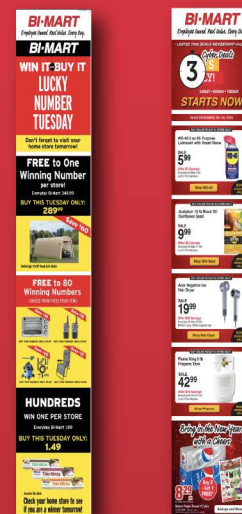

EMAIL BLAST

Bi-Mart members want to stay up-to-date with sales and events we're participating in within our community. Bi-Mart newsletters are emailed to over 216,000 members every Sunday, Tuesday, Wednesday, and Friday.